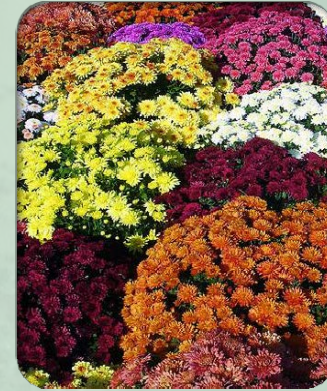

2018

Fall Fundraiser

Pansies

MAJESTIC GIANT 2
6 Pots per tray

Choose your Color

Deep Blue Blotch
Yellow Blotch
Formula Mix

Jumbo 6 - packs
\$18.00

Jumbo Veggie Trays
6-packs 36 plants per tray

Choose your veggies

BROCCOLI-DESTINY

CABBAGE-EARLY
JERSEY WAKEFIELD

COLLARD GREENS-
MORRIS HEADING (or)
GEORGIA SOUTHERN

\$18.00

One Gallon Pot

Choose your plant

Acorus Argon